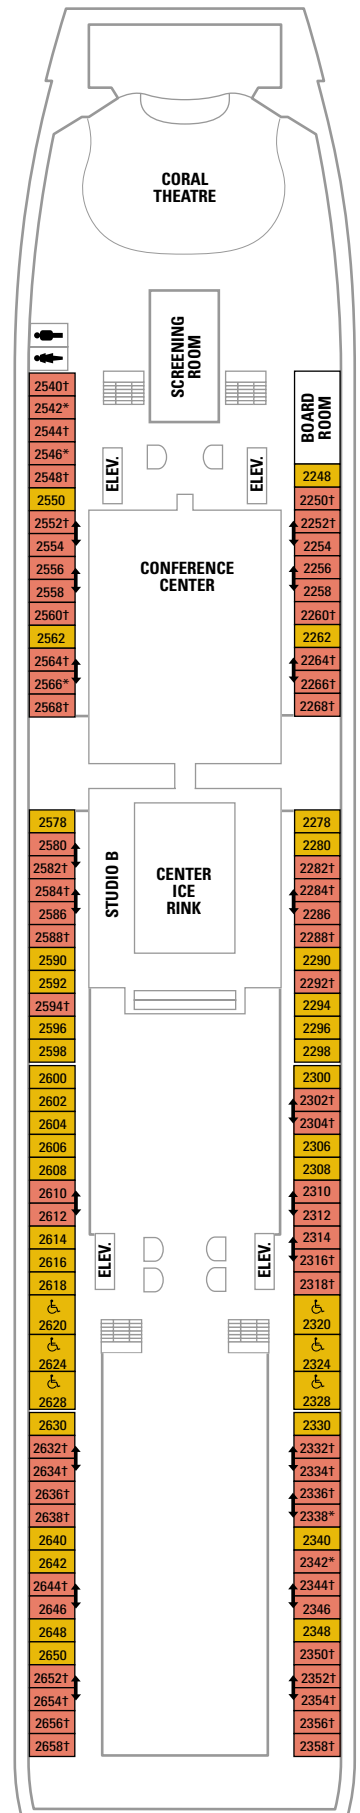

### **H I** Ocean View Stateroom

Two twin beds (can convert into queen-size), sitting area with sofa, vanity area, and a private bathroom. (160 sq. ft.)

### Coral Theatre

Our theatre – five stories from orchestra pit to domed ceiling – features contemporary musical stage productions.

## SYMBOL LEGEND

- △ Stateroom with sofa bed.
- \* Stateroom has third Pullman bed available.
- † Stateroom has third and fourth Pullman beds available.
- ↕ Connecting staterooms.
- ♿ Indicates accessible staterooms.
- ◆ Stateroom with sofa bed and third Pullman bed available.
- ‡ Stateroom has four additional Pullman beds available.
- ◻ Stateroom has an obstructed view.