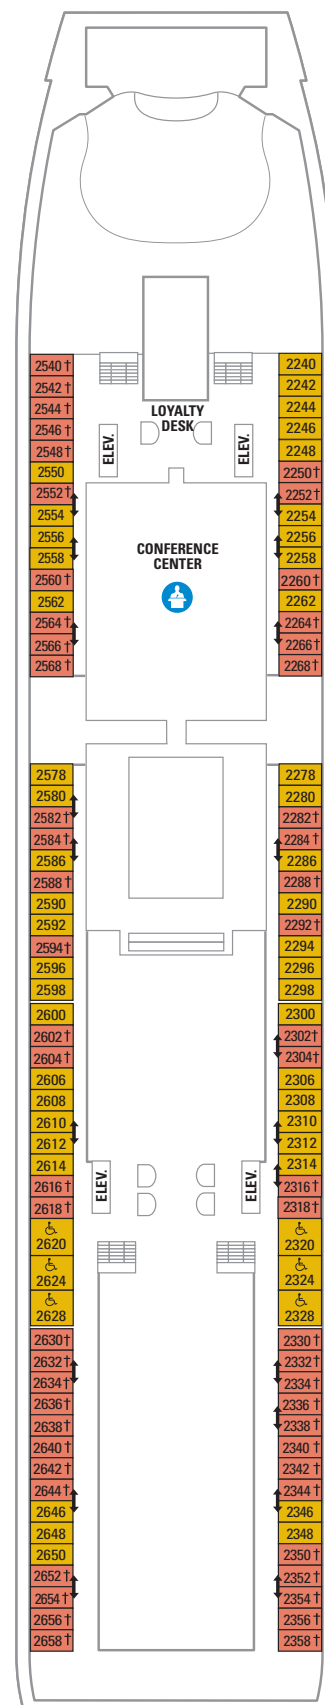

OCEAN VIEW

H I Ocean View Stateroom

Two twin beds that convert to Royal King, sitting area with sofa, vanity area, and a private bathroom. (160 sq. ft.)

NOTE: Staterooms 2240, 2242, 2244 and 2246 are bigger (180 sq. ft)

LEGENDS:

- △ Stateroom with sofa bed
- * Stateroom has third Pullman bed available
- † Stateroom has third and fourth Pullman beds available
- ◆ Stateroom with sofa bed and third Pullman bed available
- ‡ Stateroom has four additional Pullman beds available
- ‡ Connecting staterooms.
- ♿ Indicates accessible staterooms
- ◻ Stateroom has an obstructed view

-  Dining Venue
-  Entertainment Area
-  Bars & Lounges
-  Kids & Teens Area
-  Pool
-  Spa
-  Fitness
-  Running Track
-  Rock climbing
-  Information
-  Conference Center
-  Shopping
-  Casino

NOTES:

All stateroom and balcony sizes are approximate
 A Royal King measures 72.5 inches wide by 82 inches long.
 For sofa bed configuration call your Travel Agent or Royal Caribbean International.
 All staterooms and suites come complete with private bathroom, vanity area, safe, hair dryer, closed-circuit TV and phone.