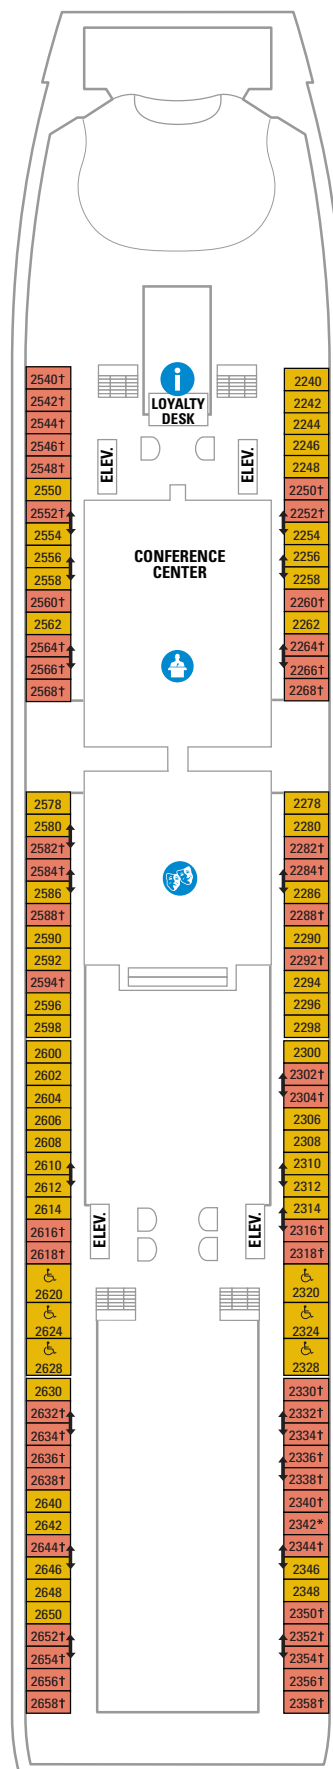

## OCEAN VIEW

### **H I** Ocean View Stateroom

Two twin beds that convert to Royal King, sitting area with sofa, vanity area, and a private bathroom. (160 sq. ft.)

NOTE: Staterooms 2240, 2242, 2244 and 2246 are bigger (180 sq. ft)

### LEGENDS:

- △ Stateroom with sofa bed
- \* Stateroom has third Pullman bed available
- † Stateroom has third and fourth Pullman beds available
- ◆ Stateroom with sofa bed and third Pullman bed available
- ‡ Stateroom has four additional Pullman beds available
- ↓ Connecting staterooms.
- ♿ Indicates accessible staterooms
- ☐ Stateroom has an obstructed view

### NOTES:

All stateroom and balcony sizes are approximate  
 A Royal King measures 72.5 inches wide by 82 inches long.  
 For sofa bed configuration call your Travel Agent or Royal Caribbean International.  
 All staterooms and suites come complete with private bathroom, vanity area, safe, hair dryer, closed-circuit TV and phone.