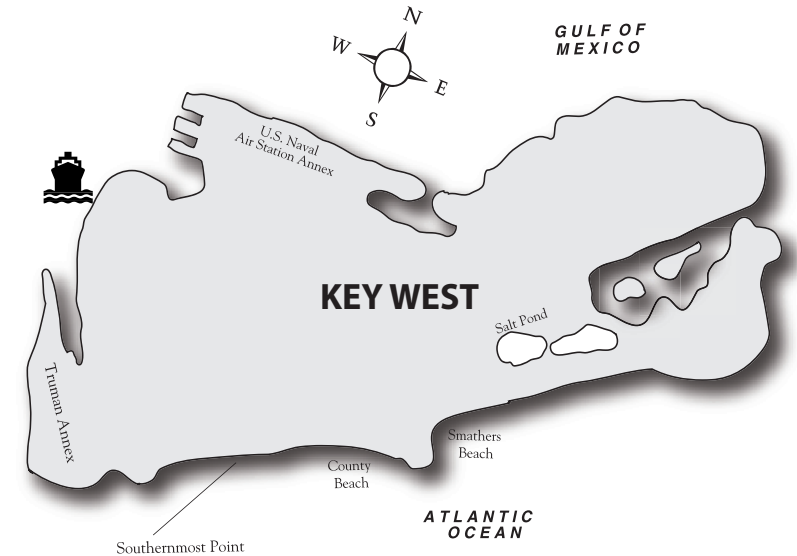

In case of an emergency, call:

Caribe Nautical Services, Inc.
 201 Front Street Suite 202
 Key West, Florida
 305-294-3288

If your time is limited in port...

SHOP! these **MUST SEE** stores.

Buy the Port & Shopping Book

Key West Map

Recommended Parazul charm for Key West

Parazul Handbags & Accessories available at Tanzanite International

HEAD DOWNTOWN
for the best deals!
Map of Downtown inside...

DI DIAMONDS INTERNATIONAL

The Key West Butterfly NATURE CONSERVATORY & BOUTIQUE

Getting around is as easy as 1, 2, 3

- 1) Visit your **Port & Shopping Guide** on the gangway to pick up your **shopping coupons** and **VIP cards**.
- 2) Walk two minutes down the pier to **Front Street** to begin **exploring** downtown **Key West**.
- 3) All the **guaranteed** and **recommended stores** and **restaurants** are located within 10 minutes' walking distance from the pier.

SEE SHOPPING MAP INSIDE FOR CORRESPONDING STORE LOCATIONS